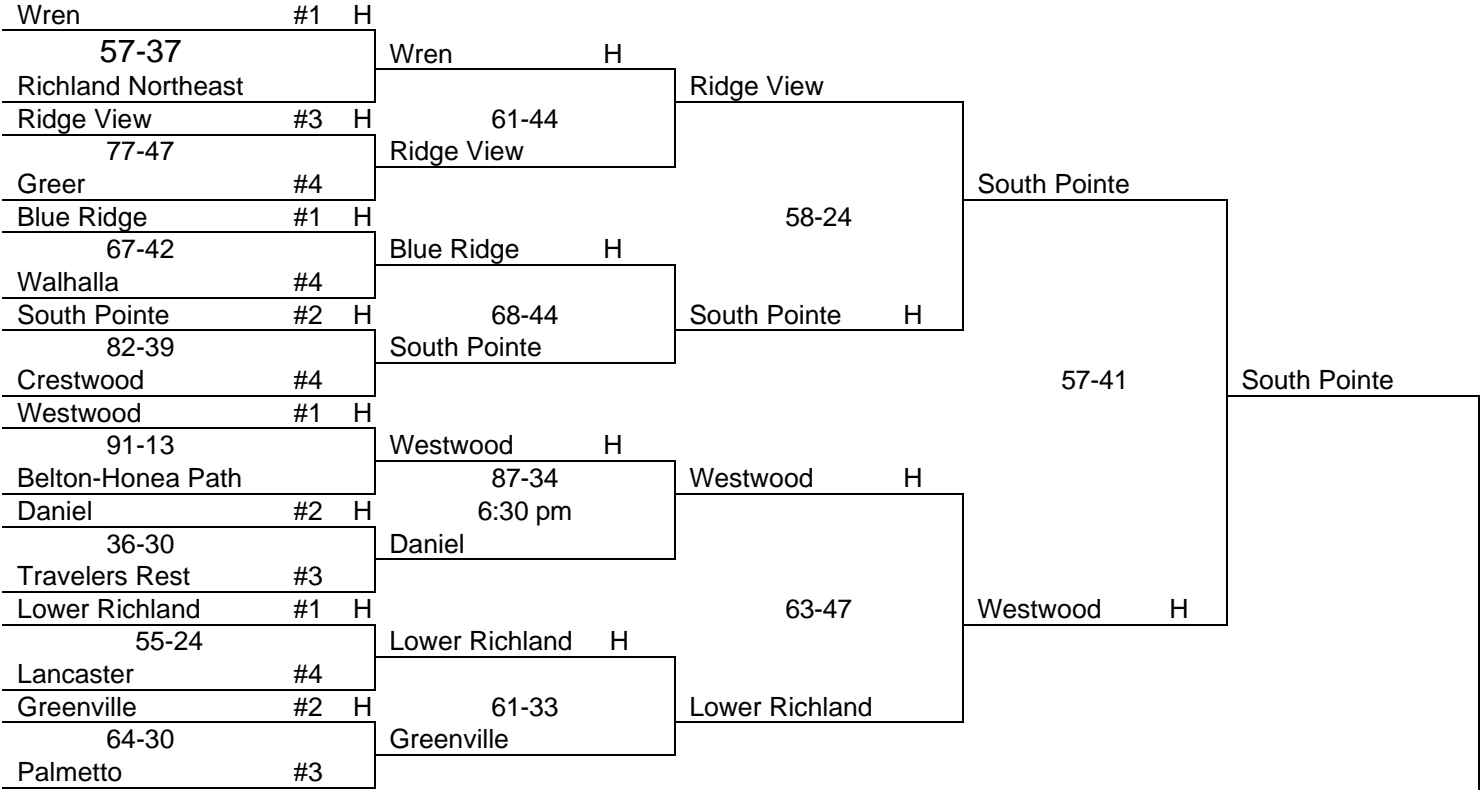

AAAA BASKETBALL

UPPER STATE