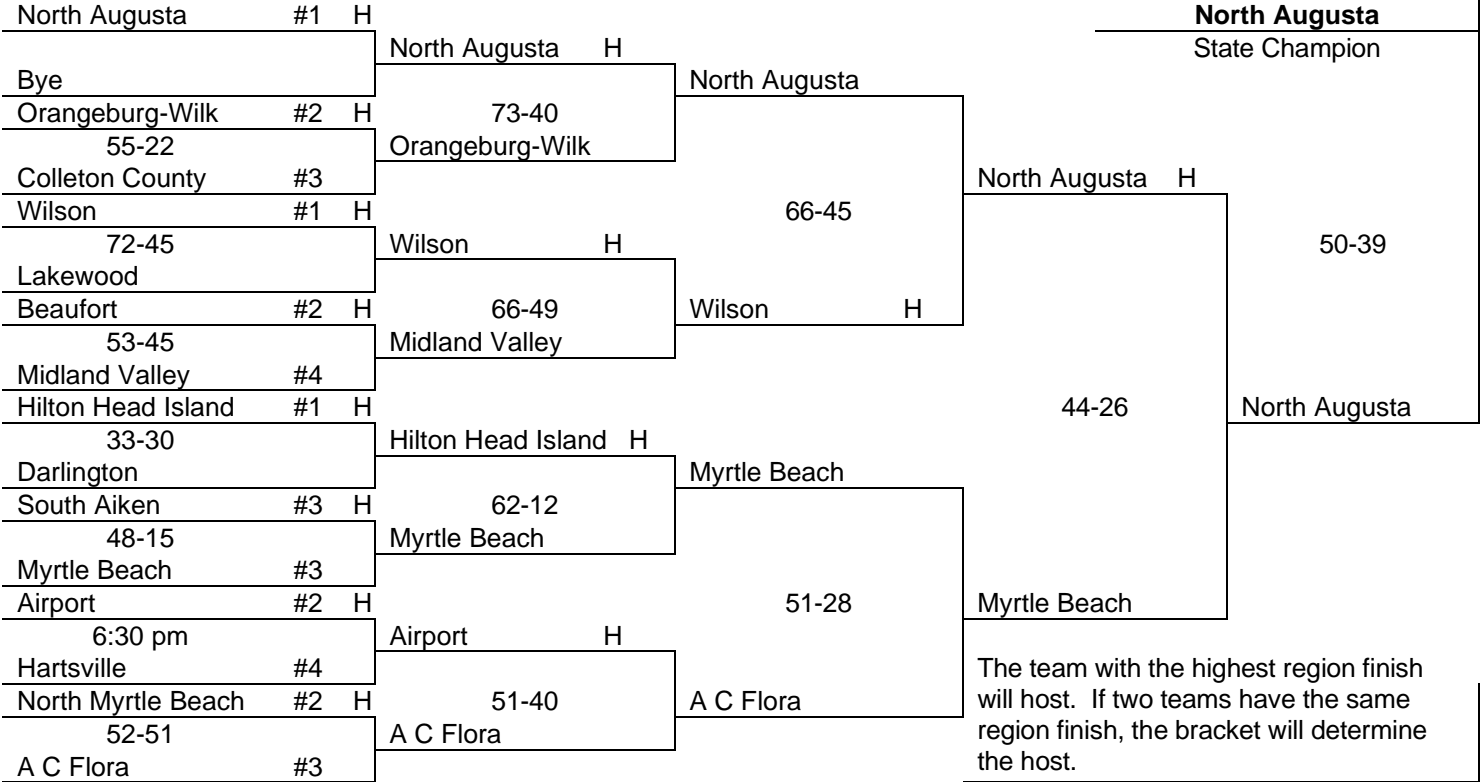

LOWER STATE

Lexington #1 H					Goose Creek
86-53	Lexington H				State Champion
West Florence #4		Lexington H			
Wando #2 H	35-29				
30-25	Wando				
Summerville #3				Lexington H	
Socastee #1 H			67-50		
29-27	Socastee H				52-51
St James					
West Ashley #2 H	34-26	James Island			
49-45	James Island				
James Island #3				43-28	
Goose Creek #1 H					Goose Creek
60-39	Goose Creek H				
Irmo #3		Goose Creek H			
Dutch Fork #2 H	51-20				
59-54	Dutch Fork				
South Florence #3					
Fort Dorchester #1 H			59-36	Goose Creek	
	Fort Dorchester H				
Berkeley #4					
Carolina Forest #2 H	68-35	Fort Dorchester			
52-41	Carolina Forest				
White Knoll #3					

The team with the highest region finish will host. If two teams have the same region finish, the bracket will determine the host.

AAAA BASKETBALL

UPPER STATE

LOWER STATE

AAA BASKETBALL

UPPER STATE

Southside	#1	H					
40-33			Southside	H			
Clinton	#4				Southside	H	
Pendleton	#2	H	48-47				
44-42			Pendleton				
Camden	#3						
Emerald	#1	H			52-34		Emerald H
65-25			Emerald	H			
Broome	#4						
Fairfield-Central	#2	H	60-50		Emerald		
38-31			Fairfield-Central				
Powdersville	#3						
Seneca	#1	H					
59-21			Seneca	H			
Indian Land	#4				Seneca	H	
Chapman	#2	H	81-46				
52-50			Chapman				
Union County	#3						
Keenan	#1	H			77-67		Keenan H
69-25			Keenan	H			
West Oak	#4						
Woodruff	#2	H	67-48		Keenan		
65-32			Woodruff				
Chesnee	#3						