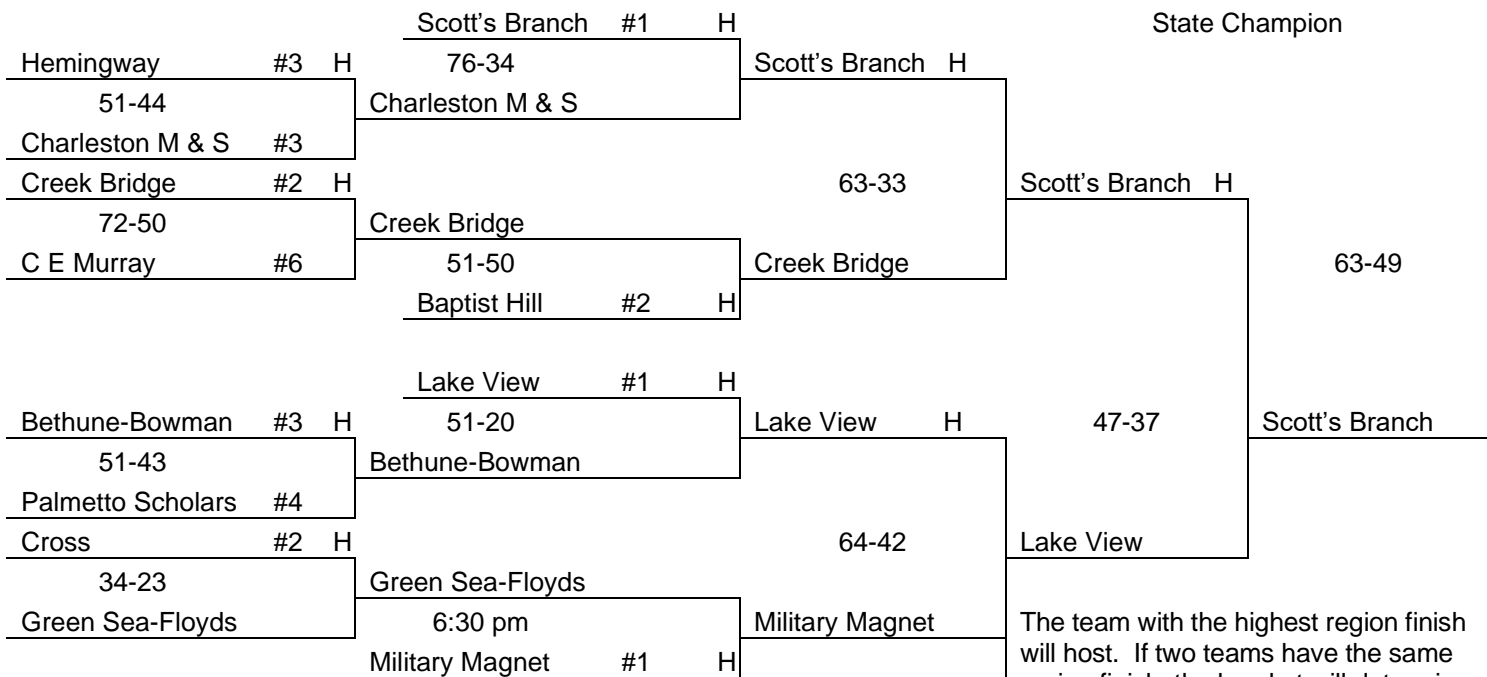

The team with the highest region finish will host. If two teams have the same region finish, the bracket will determine the host.

A BASKETBALL

Upper State

LOWER STATE

** The At-large teams will be decided by region winning percentage. If two or more teams have the same region winning percentage the following tiebreaker will decide who gets the higher seed: 1.) Head to Head 2.) Overall Record 3.) Lowest number of Defensive points allowed 4.) Flip A Coin

The team with the highest region finish will host. If two teams have the same region finish, the bracket will determine the host. Coin toss will determine the team in state final game.

**STATE BASKETBALL TEAM CHAMPIONS
(1918-19 – 2018-19)**