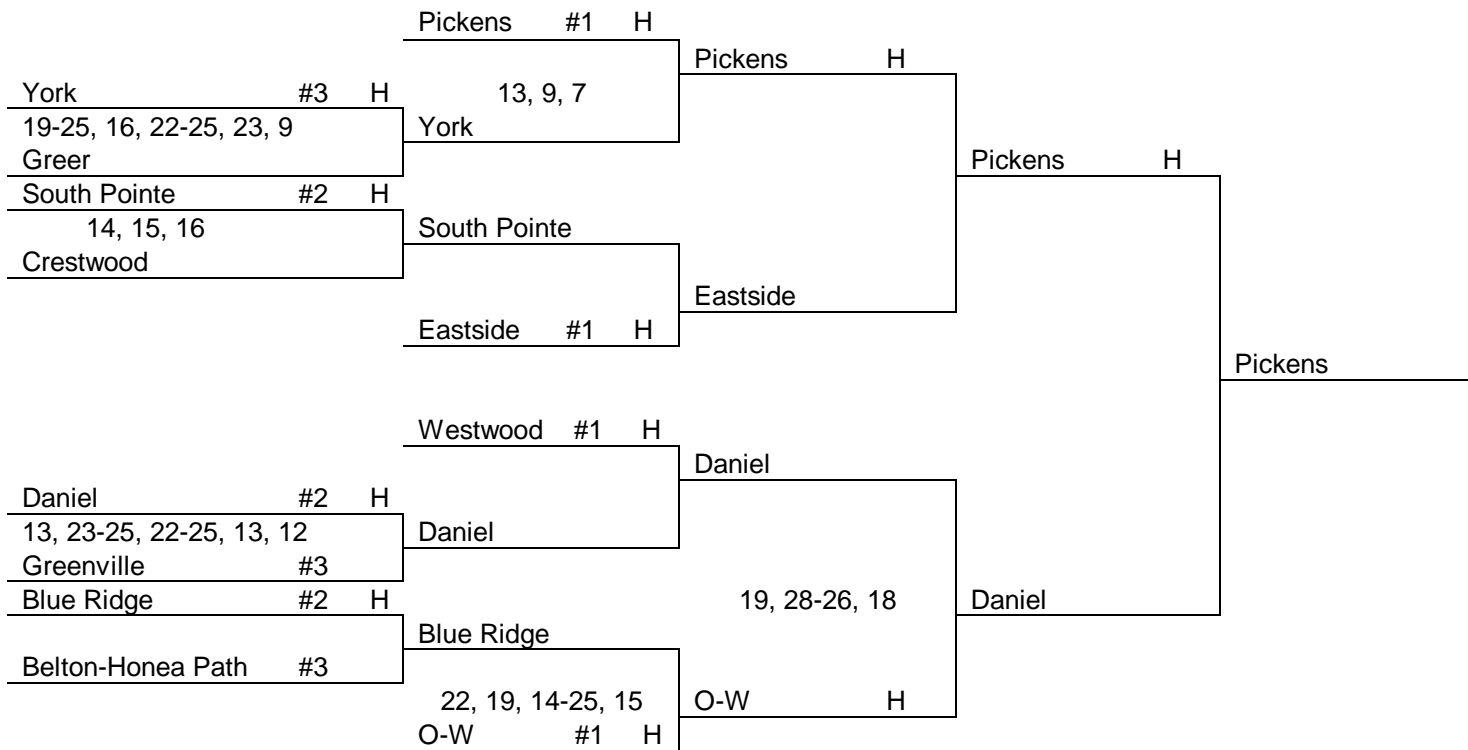

CLASS AAAA

UPPER STATE