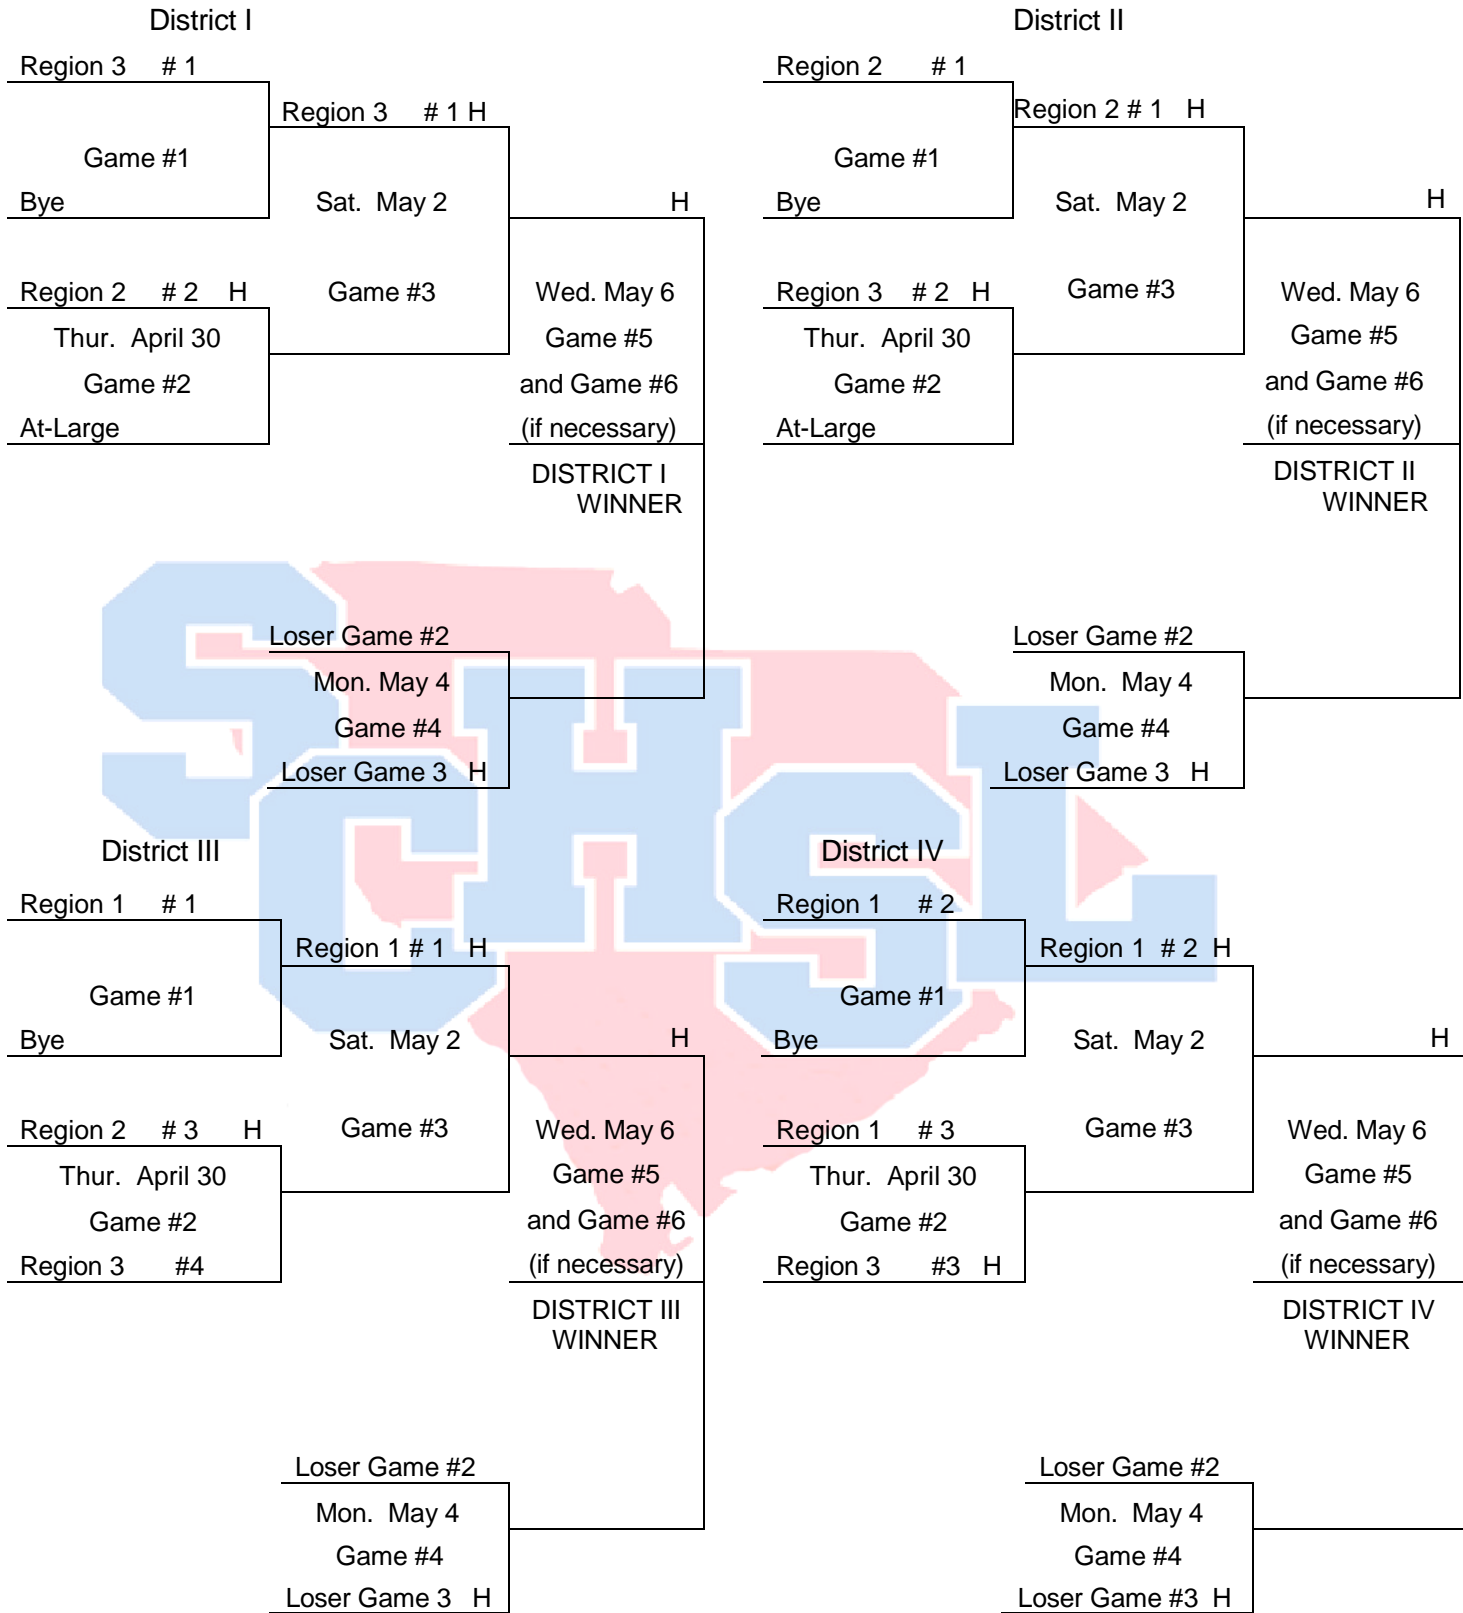

# DISTRICT SOFTBALL TOURNAMENTS - CLASS A

**NOTES:**

1. The Higher Region Finish Team will host in games 1, 2 & 3
2. If two teams finish in the same position in the region, the bracket will determine the host in games 1, 2 & 3.
3. Game 3 loser hosts Game 4
4. Game 6 will be played if necessary at the site of Game 5. Home team will be determined by coin toss

# DISTRICT SOFTBALL TOURNAMENTS – CLASS A

**NOTES:**

1. The Higher Region Finish Team will host in games 1, 2 & 3
2. If two teams finish in the same position in the region, the bracket will determine the host in games 1, 2 & 3.
3. Game 3 loser hosts Game 4
4. Game 6 will be played if necessary at the site of Game 5. Home team will be determined by coin toss

# UPPER AND LOWER STATE SOFTBALL TOURNAMENTS CLASS A

**Notes:**

In all Upper/Lower State tournament games, the Host school will be determined by the bracket. If Game 7 is played, it will be at the site of Game 6, the Home team will be determined by a coin toss.

## Class A Softball State Series

Game #3 site to be determined by The South Carolina High School League.