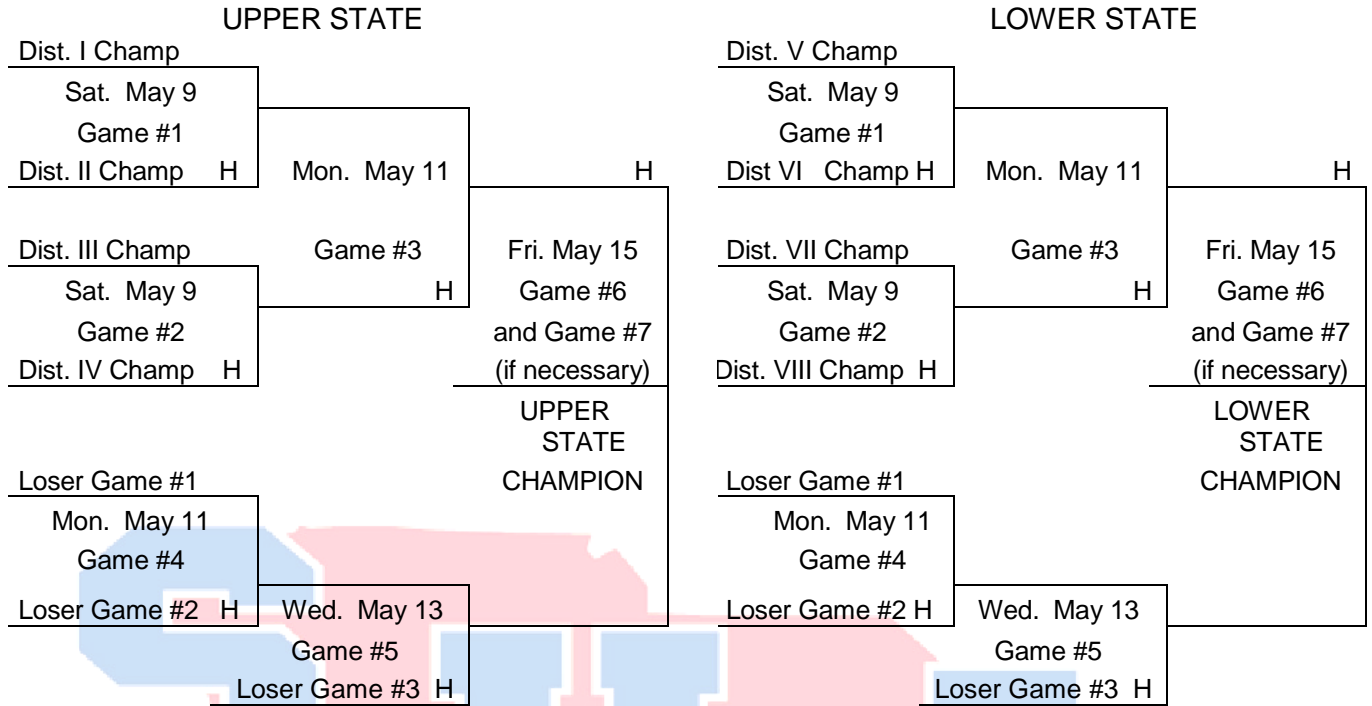

# DISTRICT SOFTBALL TOURNAMENTS - CLASS A

**NOTES:**

1. The Higher Region Finish Team will host in games 1, 2 & 3
2. If two teams finish in the same position in the region, the bracket will determine the host in games 1, 2 & 3.
3. Game 3 loser hosts Game 4
4. Game 6 will be played if necessary at the site of Game 5. Home team will be determined by coin toss

# DISTRICT SOFTBALL TOURNAMENTS – CLASS A

**NOTES:**

1. The Higher Region Finish Team will host in games 1, 2 & 3
2. If two teams finish in the same position in the region, the bracket will determine the host in games 1, 2 & 3.
3. Game 3 loser hosts Game 4
4. Game 6 will be played if necessary at the site of Game 5. Home team will be determined by coin toss

# UPPER AND LOWER STATE SOFTBALL TOURNAMENTS CLASS A

**Notes:**

In all Upper/Lower State tournament games, the Host school will be determined by the bracket. If Game 7 is played, it will be at the site of Game 6, the Home team will be determined by a coin toss.

## Class A Softball State Series

Game #3 site to be determined by The South Carolina High School League.