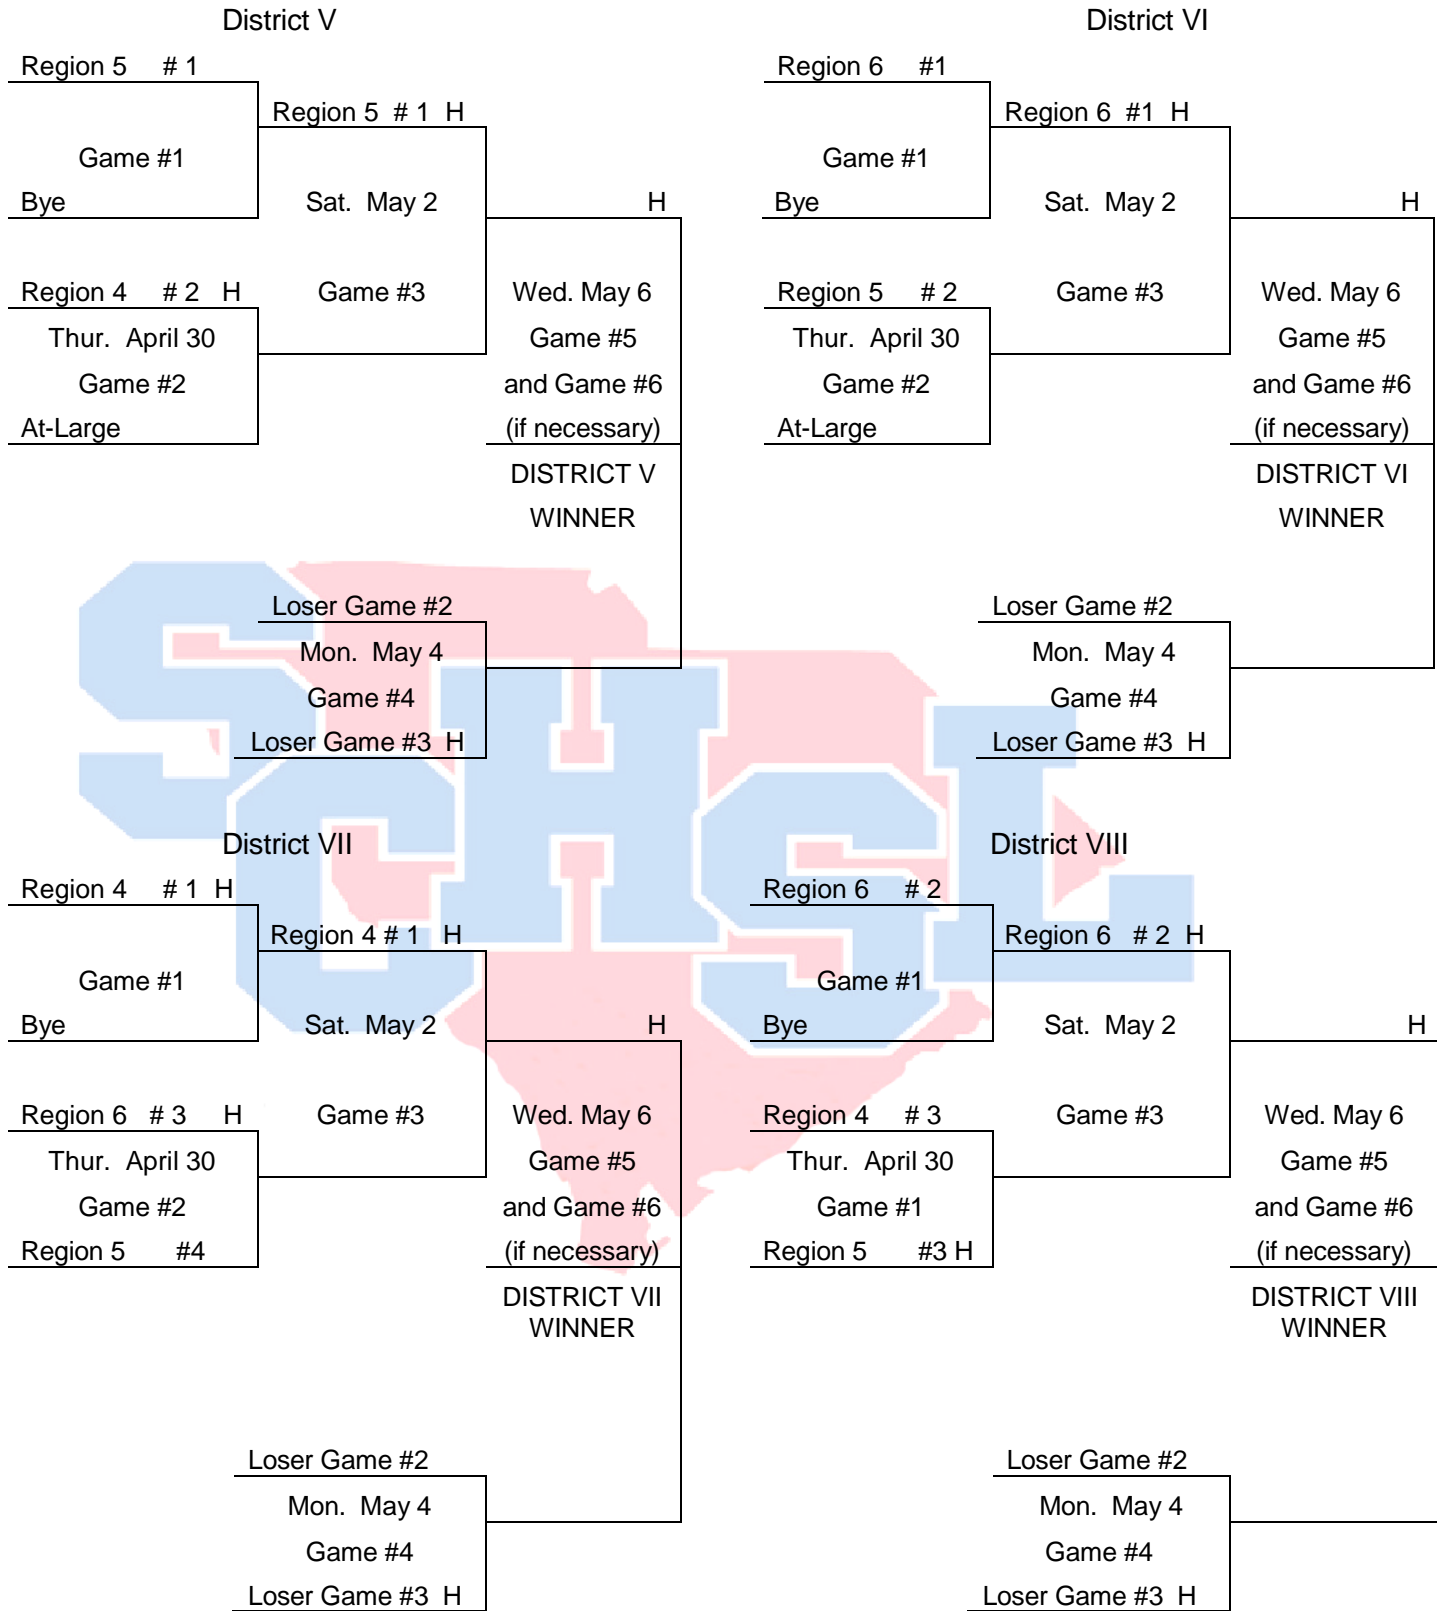

# DISTRICT SOFTBALL TOURNAMENTS - CLASS A

**NOTES:**

1. The Higher Region Finish Team will host in games 1, 2 & 3
2. If two teams finish in the same position in the region, the bracket will determine the host in games 1, 2 & 3.
3. Game 3 loser hosts Game 4
4. Game 6 will be played if necessary at the site of Game 5. Home team will be determined by coin toss

# DISTRICT SOFTBALL TOURNAMENTS – CLASS A

**NOTES:**

1. The Higher Region Finish Team will host in games 1, 2 & 3
2. If two teams finish in the same position in the region, the bracket will determine the host in games 1, 2 & 3.
3. Game 3 loser hosts Game 4
4. Game 6 will be played if necessary at the site of Game 5. Home team will be determined by coin toss

# UPPER AND LOWER STATE SOFTBALL TOURNAMENTS CLASS A

**Notes:**

In all Upper/Lower State tournament games, the Host school will be determined by the bracket. If Game 7 is played, it will be at the site of Game 6, the Home team will be determined by a coin toss.

## Class A Softball State Series

Game #3 site to be determined by The South Carolina High School League.