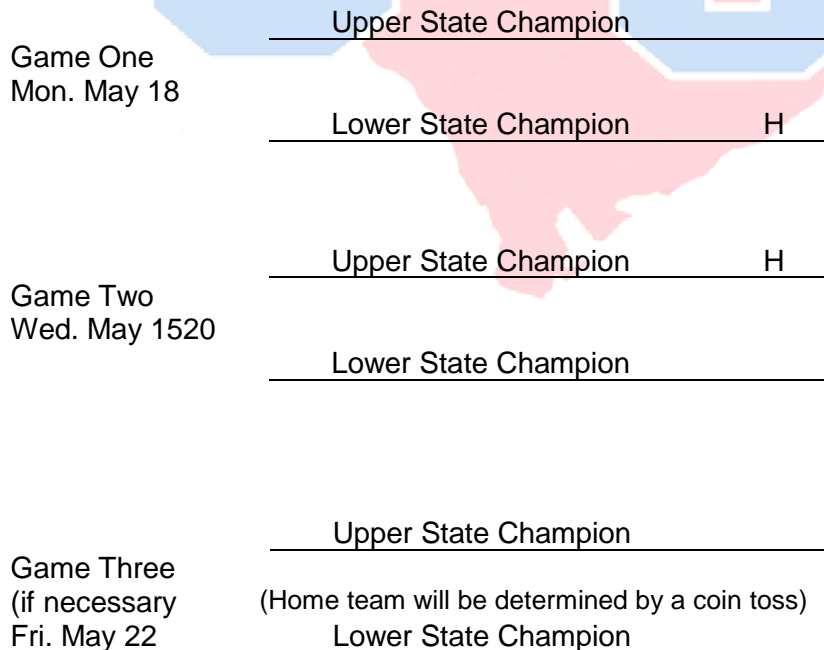

# DISTRICT SOFTBALL TOURNAMENTS - CLASS A

**NOTES:**

1. The Higher Region Finish Team will host in games 1, 2 & 3
2. If two teams finish in the same position in the region, the bracket will determine the host in games 1, 2 & 3.
3. Game 3 loser hosts Game 4
4. Game 6 will be played if necessary at the site of Game 5. Home team will be determined by coin toss

# DISTRICT SOFTBALL TOURNAMENTS – CLASS A

**NOTES:**

1. The Higher Region Finish Team will host in games 1, 2 & 3
2. If two teams finish in the same position in the region, the bracket will determine the host in games 1, 2 & 3.
3. Game 3 loser hosts Game 4
4. Game 6 will be played if necessary at the site of Game 5. Home team will be determined by coin toss

# UPPER AND LOWER STATE SOFTBALL TOURNAMENTS CLASS A

**Notes:**

In all Upper/Lower State tournament games, the Host school will be determined by the bracket. If Game 7 is played, it will be at the site of Game 6, the Home team will be determined by a coin toss.

## Class A Softball State Series

Game #3 site to be determined by The South Carolina High School League.