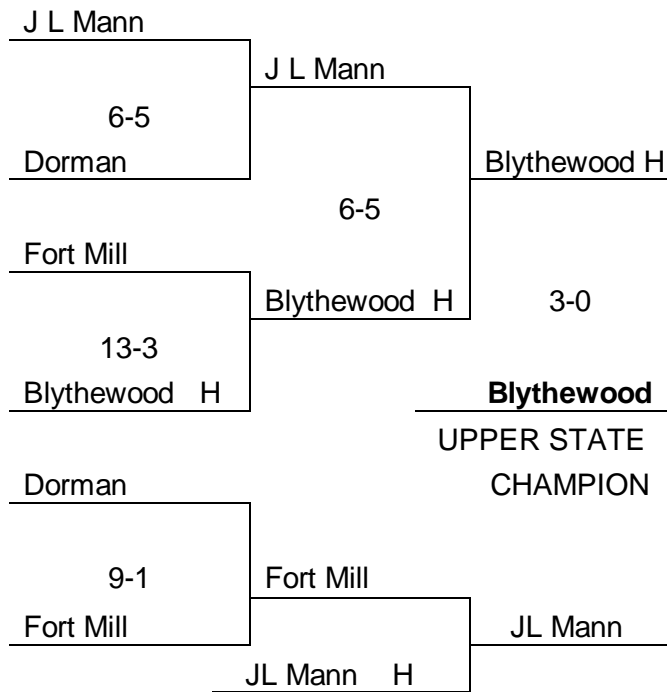

AAAAA BASEBALL

Game One
Sat. May 11

Blythewood (2-1)

Dutch Fork

Game Two
Tues. May 14

Blythewood

Dutch Fork (6-1)

(if necessary)
Friday. May 17

Blythewood

Dutch Fork (2-1) State Champion

2019 UPPER AND LOWER STATE BASEBALL TOURNAMENTS CLASS AAAAA

UPPER STATE

LOWER STATE

AAAA BASEBALL

Game One
Sat. May 11

Eastside (11-1)