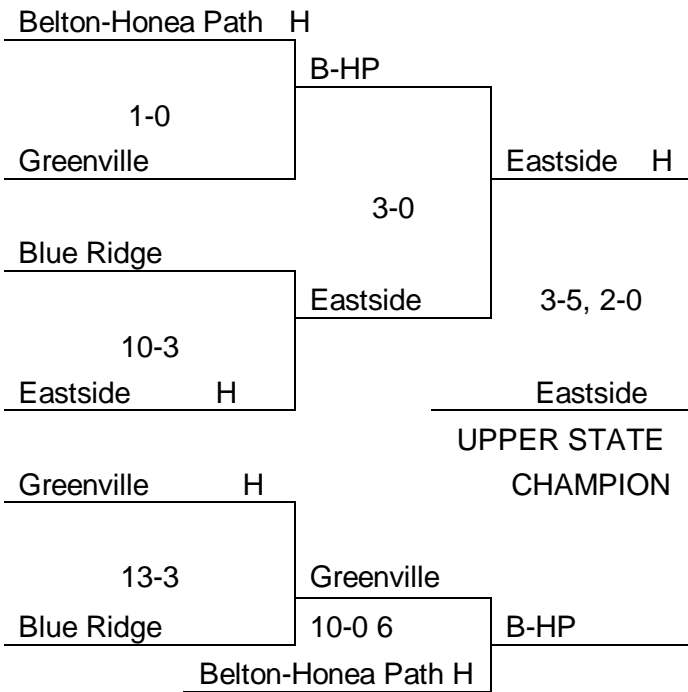

AAAAA BASEBALL

Game One
Sat. May 11

Blythewood (2-1)

Dutch Fork

Game Two
Tues. May 14

Blythewood

Dutch Fork (6-1)

(if necessary)
Friday. May 17

Midland Valley

Game Two
Wed. May 15

Eastside (8-7) State Champion

Midland Valley

2019 UPPER AND LOWER STATE BASEBALL TOURNAMENTS CLASS AAAA

UPPER STATE

LOWER STATE

CLASS AAA BASEBALL

Game One
Sat. May 11

Crescent

Bishop England (3-2)

Game Two
Tues. May 14

Crescent (6-4)

Bishop England

Game Three
(if necessary)
Sat. May 18

Crescent