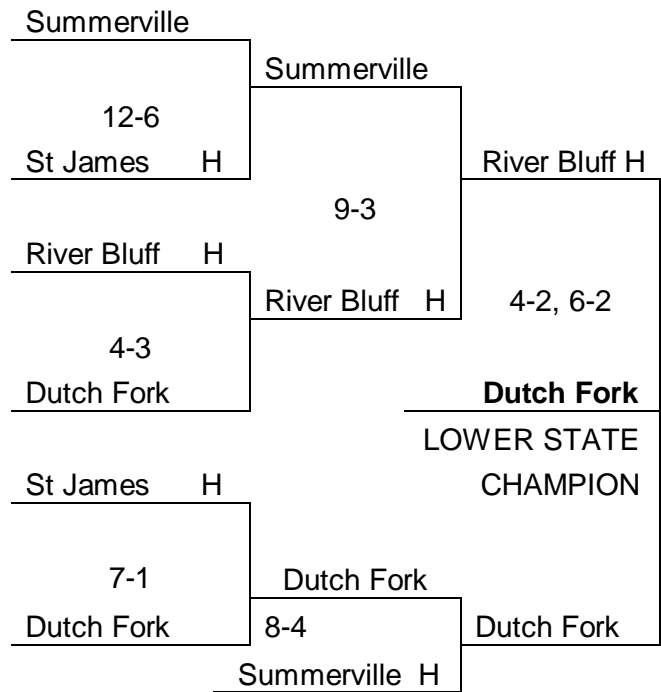

AAAAA BASEBALL

Game One
Sat. May 11

Blythewood (2-1)

Dutch Fork

Game Two
Tues. May 14

Blythewood

Dutch Fork (6-1)

(if necessary)
Friday. May 17

Blythewood

Dutch Fork (2-1) State Champion

2019 UPPER AND LOWER STATE BASEBALL TOURNAMENTS CLASS AAAAA

UPPER STATE

LOWER STATE

AAAA BASEBALL

Game One
Sat. May 11

Eastside (11-1)

Game One
Sat. May 11

Crescent

Bishop England (3-2)

Game Two
Tues. May 14

Crescent (6-4)

Bishop England

Game Three
(if necessary)
Sat. May 18

Crescent

Most RBI's In A Season

67.....	Woody Smith	Andrews	1985
65.....	Josh Powell	Johnsonville	2010
62.....	Jonas Harrington	McColl.....	1974

Most Stolen Bases In One Game

9.....	Reggie Ford.....	N. Myrtle Beach.....	1994
9.....	Cody Willing	Fox Creek.....	2008