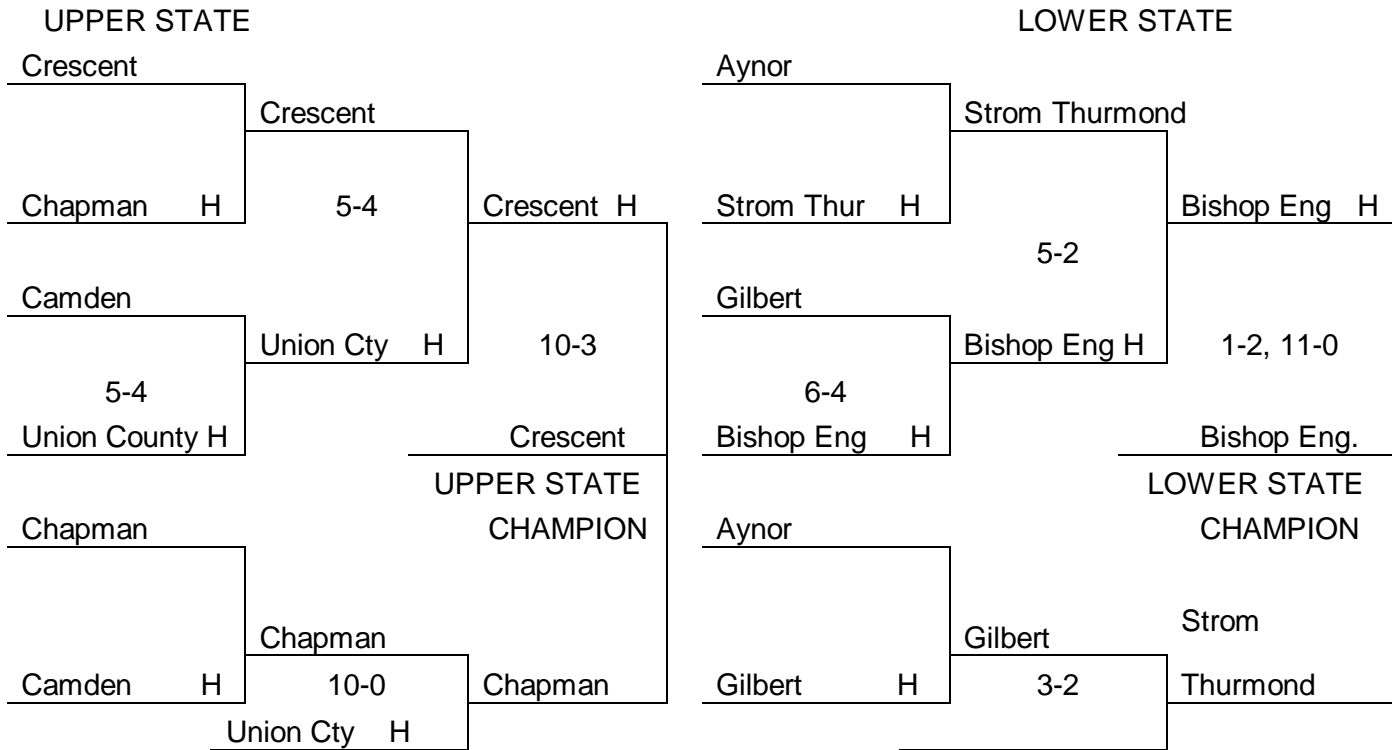

CLASS AAA BASEBALL

Game One
Sat. May 11

Crescent

Bishop England (3-2)

Game Two
Tues. May 14

Crescent (6-4)

Bishop England

Game Three
(if necessary)
Sat. May 18

Crescent

Bishop England (1-0) State Champion

2019 UPPER AND LOWER STATE BASEBALL TOURNAMENTS CLASS AAA