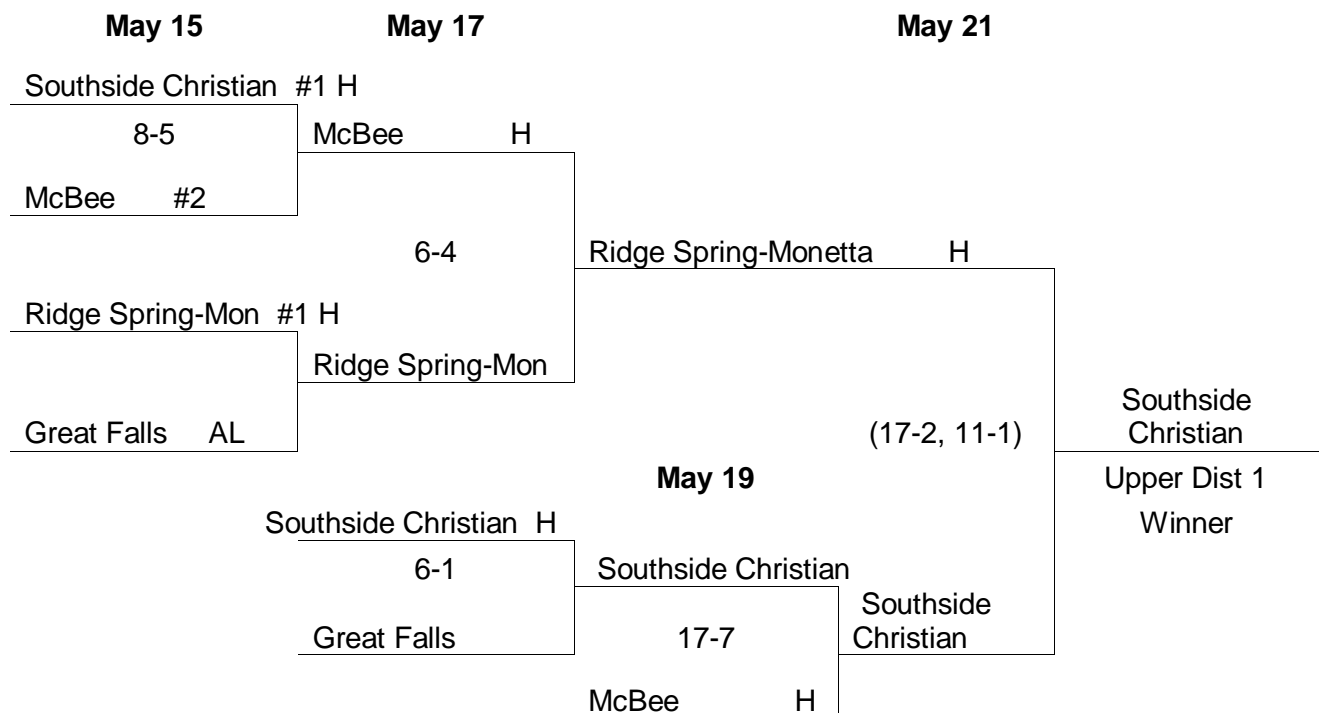

## CLASS A BASEBALL STATE SERIES

Game One  
Tues. June 1

Southside Christian    H
<b>Lake View 11-2</b>

Game Two  
Friday. June 4

Southside Christian
6:00 pm
<b>Lake View 7-6 State Champion</b>

Game Three  
(if necessary)  
Sat. June 5

Upper State Champion
(Home team will be determined by a coin toss)
Lower State Champion

Game #3 site to be determined by the South Carolina High School League.

## CLASS A BASEBALL

\*The team with the highest region finish will host. If two teams have the same region finish, the bracket will determine the host school.

\*\*Game 5: The Loser from Game 3 will host due to coming out of the winner's bracket.

\*The team with the highest region finish will host. If two teams have the same region finish, the bracket will determine the host school.

\*\*Game 5: The Loser from Game 3 will host due to coming out of the winner's bracket.