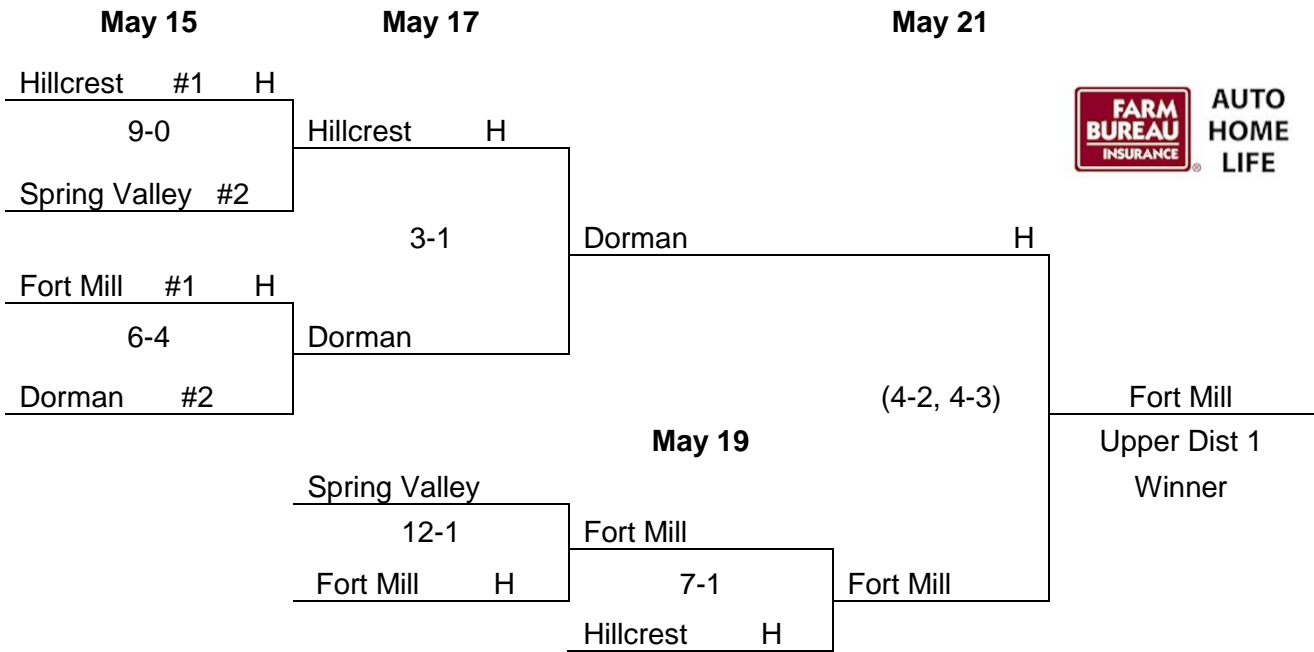

Game 3 will be played at a neutral site. Home team will be handled by coin flip at the conclusion of Game 2 by the Team coaches/admin

Lower State

Game One
Mon. May 24

Berkeley	6-2 H
Ashley Ridge	

Game Two
Wed. May 26

Berkeley	
Ashley Ridge	5-2, 4-2 H

Game Three
(if necessary)
Fri. May 28

District 3 Winner
(Home team will be determined by a coin toss)
District 4 Winner

Game 3 will be played at a neutral site. Home team will be handled by coin flip at the conclusion of Game 2 by the Team coaches/admin

CLASS AAAAA SOFTBALL

NOTES:

1. The Higher Region Finish Team will host in game 1, 2, 3, 4, 5.
2. If two teams finish in the same position in the region, the bracket will determine the host.
3. Game 6 will be hosted by the undefeated team. If Game 7 is played, it will be at the site of Game 6, but a coin toss will determine the home team

NOTES:

1. The Higher Region Finish Team will host in game 1, 2, 3, 4, 5.
2. If two teams finish in the same position in the region, the bracket will determine the host.
3. Game 6 will be hosted by the undefeated team. If Game 7 is played, it will be at the site of Game 6, but a coin toss will determine the home team