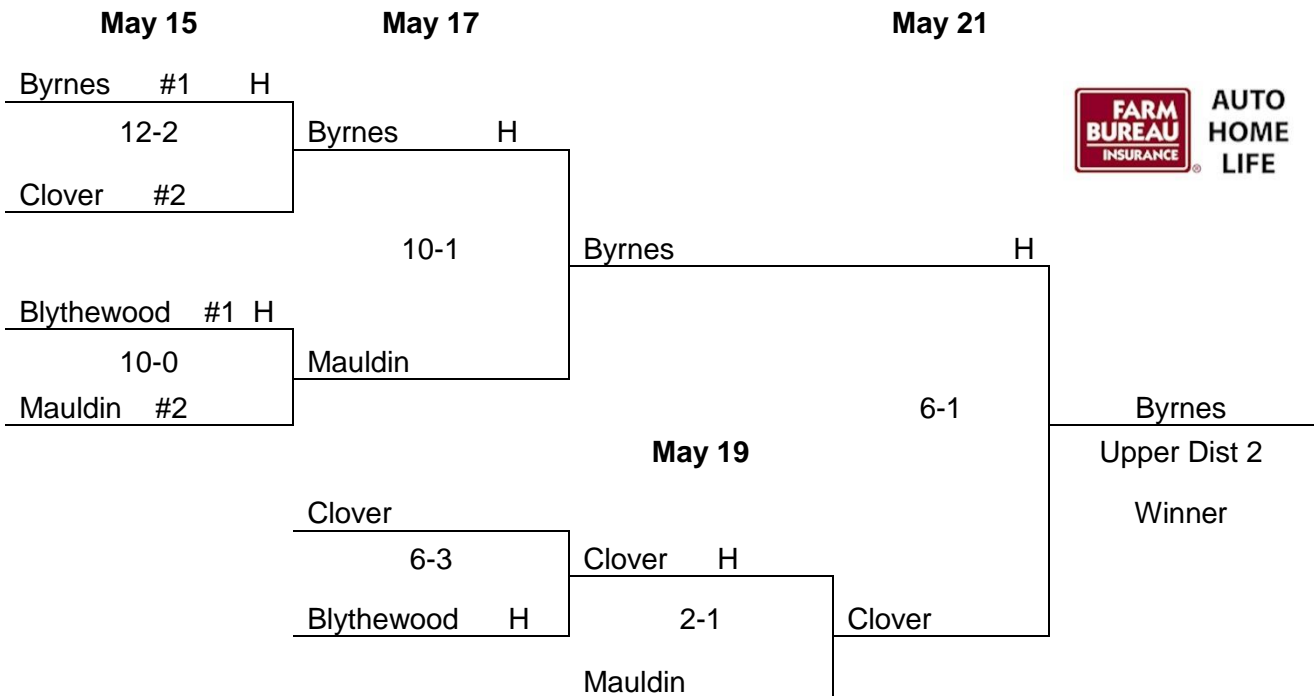

Game 3 will be played at a neutral site. Home team will be handled by coin flip at the conclusion of Game 2 by the Team coaches/admin

Lower State

Game One
Mon. May 24

Berkeley	6-2 H
Ashley Ridge	

Game Two
Wed. May 26

Berkeley	
Ashley Ridge	5-2, 4-2 H

Game Three
(if necessary)
Fri. May 28

District 3 Winner
(Home team will be determined by a coin toss)
District 4 Winner

Game 3 will be played at a neutral site. Home team will be handled by coin flip at the conclusion of Game 2 by the Team coaches/admin

CLASS AAAAA SOFTBALL

NOTES:

1. The Higher Region Finish Team will host in game 1, 2, 3, 4, 5.
2. If two teams finish in the same position in the region, the bracket will determine the host.
3. Game 6 will be hosted by the undefeated team. If Game 7 is played, it will be at the site of Game 6, but a coin toss will determine the home team

NOTES:

1. The Higher Region Finish Team will host in game 1, 2, 3, 4, 5.
2. If two teams finish in the same position in the region, the bracket will determine the host.
3. Game 6 will be hosted by the undefeated team. If Game 7 is played, it will be at the site of Game 6, but a coin toss will determine the home team