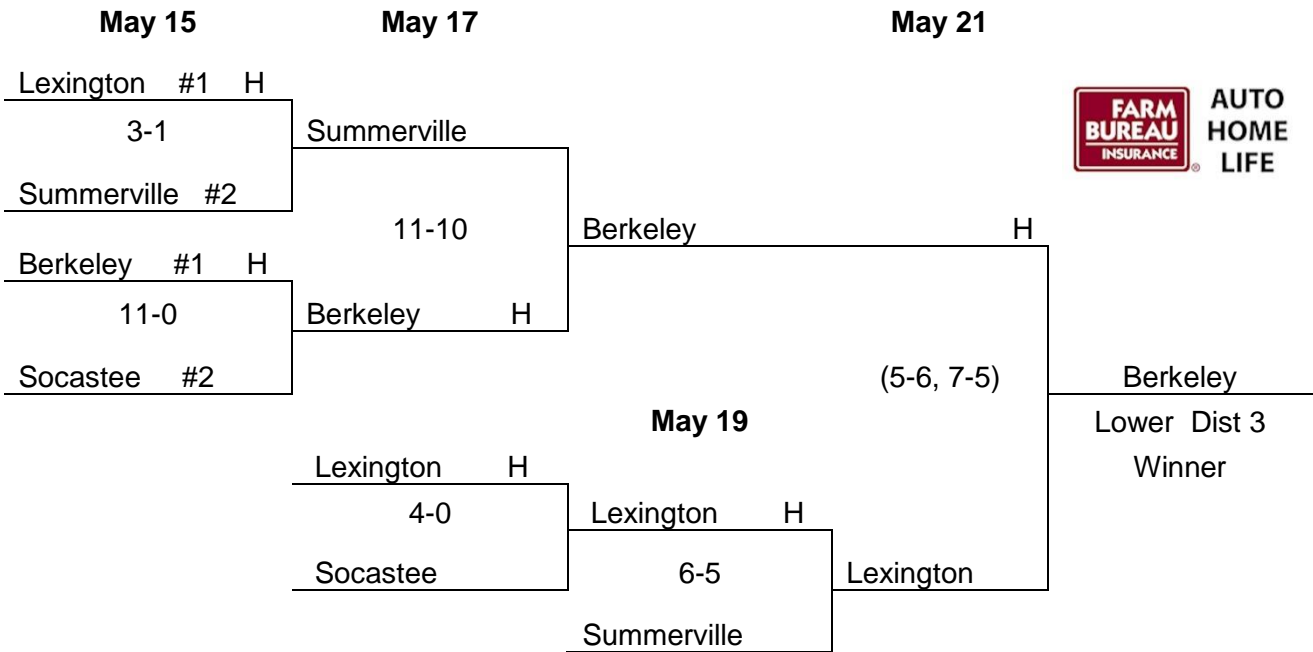

CLASS AAAAA SOFTBALL

1. NOTES:
1. The Higher Region Finish Team will host in game 1, 2, 3, 4, 5.
  2. If two teams finish in the same position in the region, the bracket will determine the host.
  3. Game 6 will be hosted by the undefeated team. If Game 7 is played, it will be at the site of Game 6, but a coin toss will determine the home team