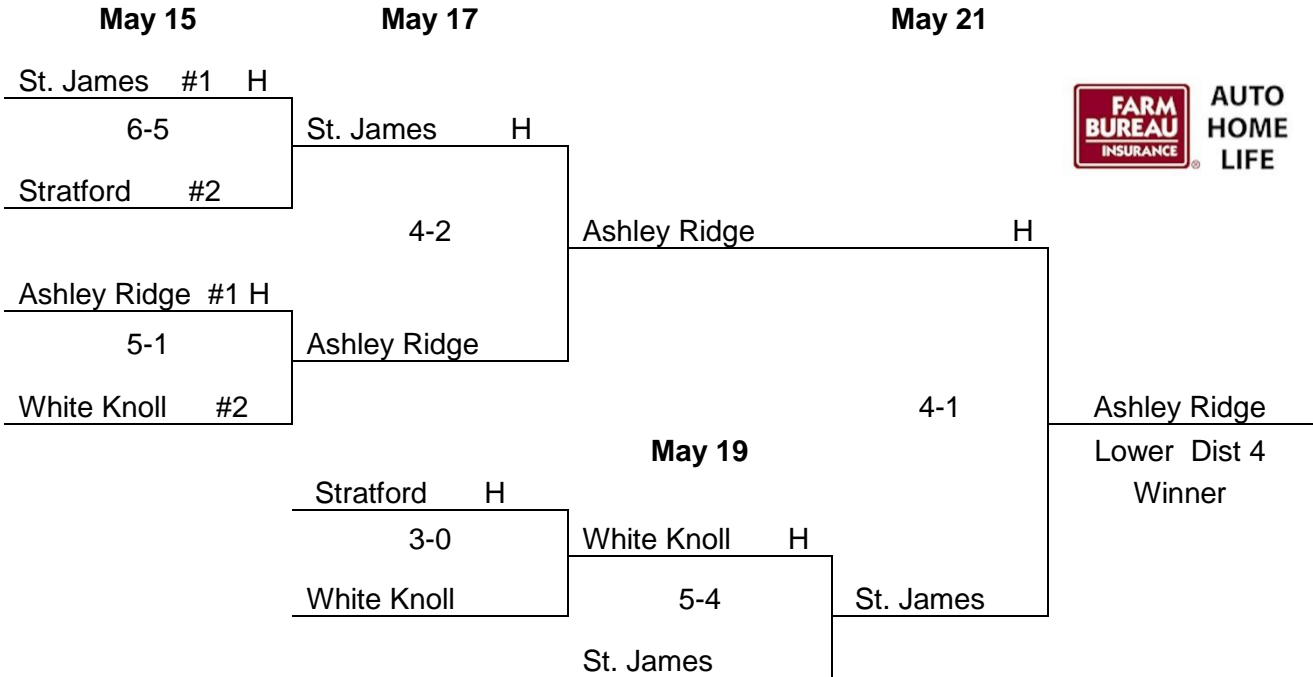

1. NOTES:
1. The Higher Region Finish Team will host in game 1, 2, 3, 4, 5.
  2. If two teams finish in the same position in the region, the bracket will determine the host.
  3. Game 6 will be hosted by the undefeated team. If Game 7 is played, it will be at the site of Game 6, but a coin toss will determine the home team